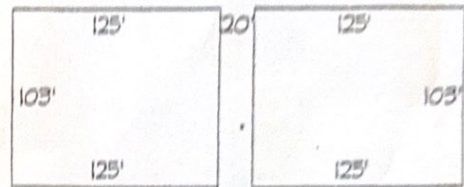

Francisco
832 773 0055
architecto.

Roberto Carrantes

Typical Blocks 105'

Interior

North Side

South Side

N. W. Corner

West Side