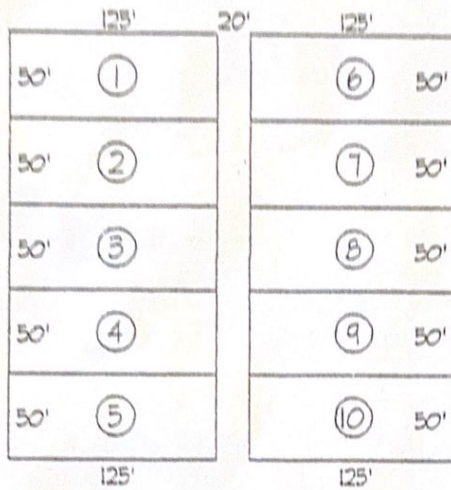

Francisco
832 773 0055
architecto.

Roberto Carrantes

Typical Blocks 105'

Interior

North Side

South Side

N. W. Corner

West Side