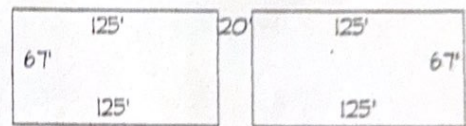

Francisco
832 773 0055
architecto.

Roberto Carrantes

Typical Blocks 105'

Interior

North Side

South Side

N. W. Corner

West Side